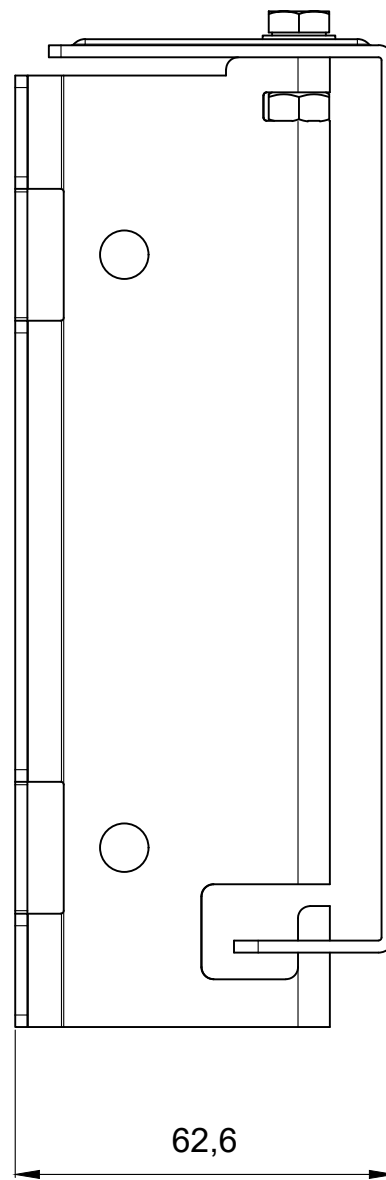

CLS440

Product description:
COLUMN SPEAKER 100V 40W

Weight:

3,5 kg

Outer dimensions:
(w x h x d)

104 x 834 x 84,5

Unit height:

N/A