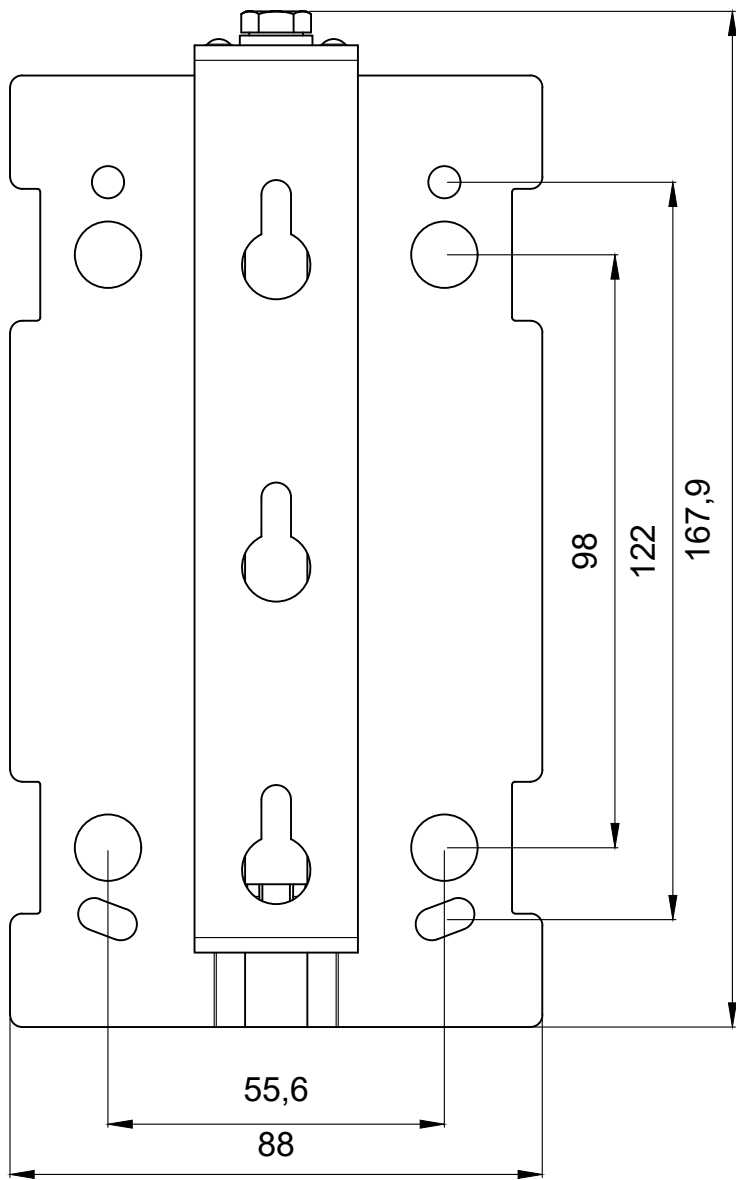

CLS440

Product description:
COLUMN SPEAKER 100V 40W

Weight:

3,5 kg

Outer dimensions:
(w x h x d)

104 x 834 x 84,5

Unit height:

N/A